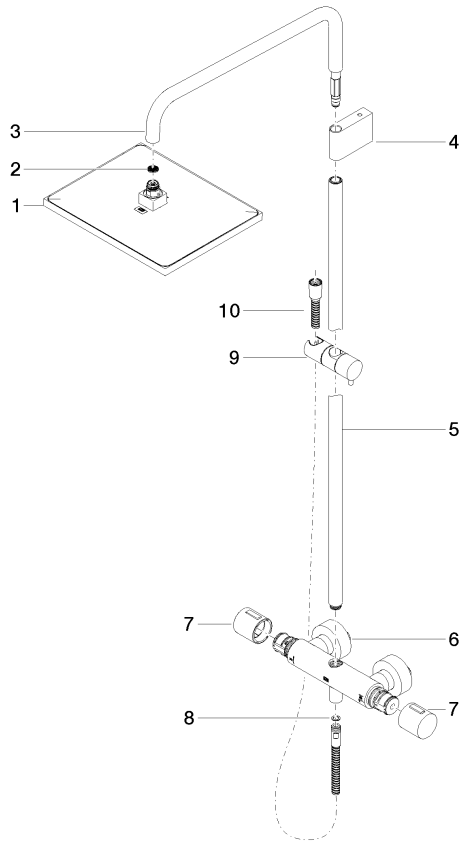

ST 050 306 0980

Fits: IMO, MEM, CL.1, CYO

- shower with fixed riser projection 453mm
- Rain shower: PURE RAIN, max. flow rate 20 l/min (at 3 bar)
- Function from: 12 l/min
- rain shower 300 x 240mm
- rain shower with anti-scale system
- Hand shower: COMPACT RAIN, max. flow rate 15 l/min (at 3 bar)
- spray head Ø 100mm
- rotary diverter with volume control and shut-off function
- slide-on rosettes Ø 70 mm
- height of fittings up to rain shower (bottom edge) 1009mm
- height of fittings up to top edge of elbow 1150mm
- gauge 150 mm - 13 mm
- metal shower hose 1750mm with integrated anti-twist protection
- 1/2" connection
- slide bar
- Pipe diameter 23.5 mm

Fits: IMO, MEM, CL.1, CYO

- shower with fixed riser projection 453mm
- overhead shower: rain flow
- rain shower 300 x 240mm
- rain shower with anti-scale system
- max. rainshower flow 20 l/min
- Function from: 12 l/min
- rotary diverter with volume control and shut-off function
- slide-on rosettes Ø 70 mm
- height of fittings up to rain shower (bottom edge) 1009mm
- height of fittings up to top edge of elbow 1150mm
- gauge 150 mm - 13 mm
- metal shower hose 1750mm with integrated anti-twist protection
- 1/2" connection
- slide bar
- Pipe diameter 23.5 mm
- quick clearing

Required miscellaneous

	Hand shower - Chrome	28 018 979-00
---	-----------------------------	---------------

ST 050 306 0980

Flow rate chart

Certificates

LGA_29987. Belgaqua_21-032- WRAS_2204013. LGA_38669.
27_5.

ST 050 306 0980

Spare parts list

No.	Item Number	Name	Quantity used	Delivery time
1	04 12 05 063 00-00	shower	1	10
2	09 23 01 039 90	sieve	1	2
3	90 28 22 348 00-00	pipe	1	10
4	90 17 11 150 00-00	holder	1	10
5	90 28 22 349 00-00	pipe	1	10
6	04 17 01 250 00-00	connection	1	10
7	90 17 33 015 00-00	handle	2	10
8	90 14 20 026 00 90	seal	1	2
9	12 570 970-00	Slide unit - Chrome	1	10
10	28 322 970-00	Metal shower hose 1/2" x 3/8" x 1750 mm - Chrome	1	2