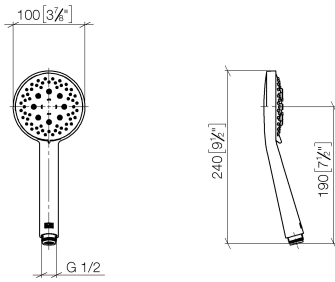

ST 050 306 0980

Spare parts list

No.	Item Number	Name	Quantity used	Delivery time
1	04 12 05 063 00-00	shower	1	10
2	09 23 01 039 90	sieve	1	2
3	90 28 22 348 00-00	pipe	1	10
4	90 17 11 150 00-00	holder	1	10
5	90 28 22 349 00-00	pipe	1	10
6	04 17 01 250 00-00	connection	1	10
7	90 17 33 015 00-00	handle	2	10
8	90 14 20 026 00 90	seal	1	2
9	12 570 970-00	Slide unit - Chrome	1	10
10	28 322 970-00	Metal shower hose 1/2" x 3/8" x 1750 mm - Chrome	1	2

ST 050 306 0980

- Three or five settings: COMPACT RAIN, COMPACT SOFT FLOW, COMPACT AQUAPRESSURE FLOW, max. flow rate 15 l/min (at 3 bar)
- with anti-scale system
- spray head Ø 100mm
- 1/2" connection
- WRAS 1704043
- Function from: 7 l/min

SYMETRICS Showerpipe with shower thermostat - Chrome

IMO

ST 050 306 0980

SYMETRICS Showerpipe with shower thermostat - Chrome

IMO

ST 050 306 0980

SYMETRICS Showerpipe with shower thermostat - Chrome

IMO

ST 050 306 0980

ST 050 306 0980

mm [inches]

Flow rate chart

Certificates

LGA_29984.

DVGW_DW-
6517DN0129.

WRAS_2210003.