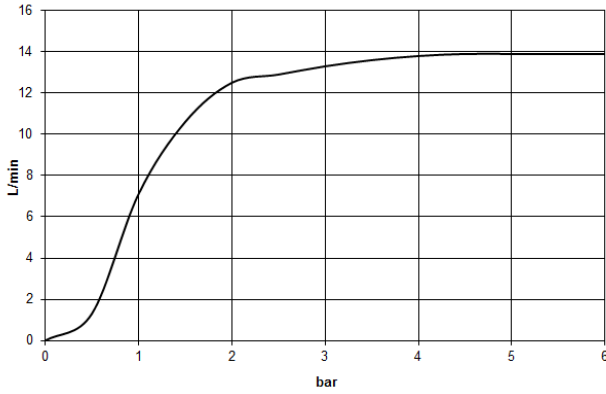

Flow rate chart

Certificates

LGA_29987.   Belgaqua_21-032-   WRAS_2204013.   LGA_38669.
27_5.